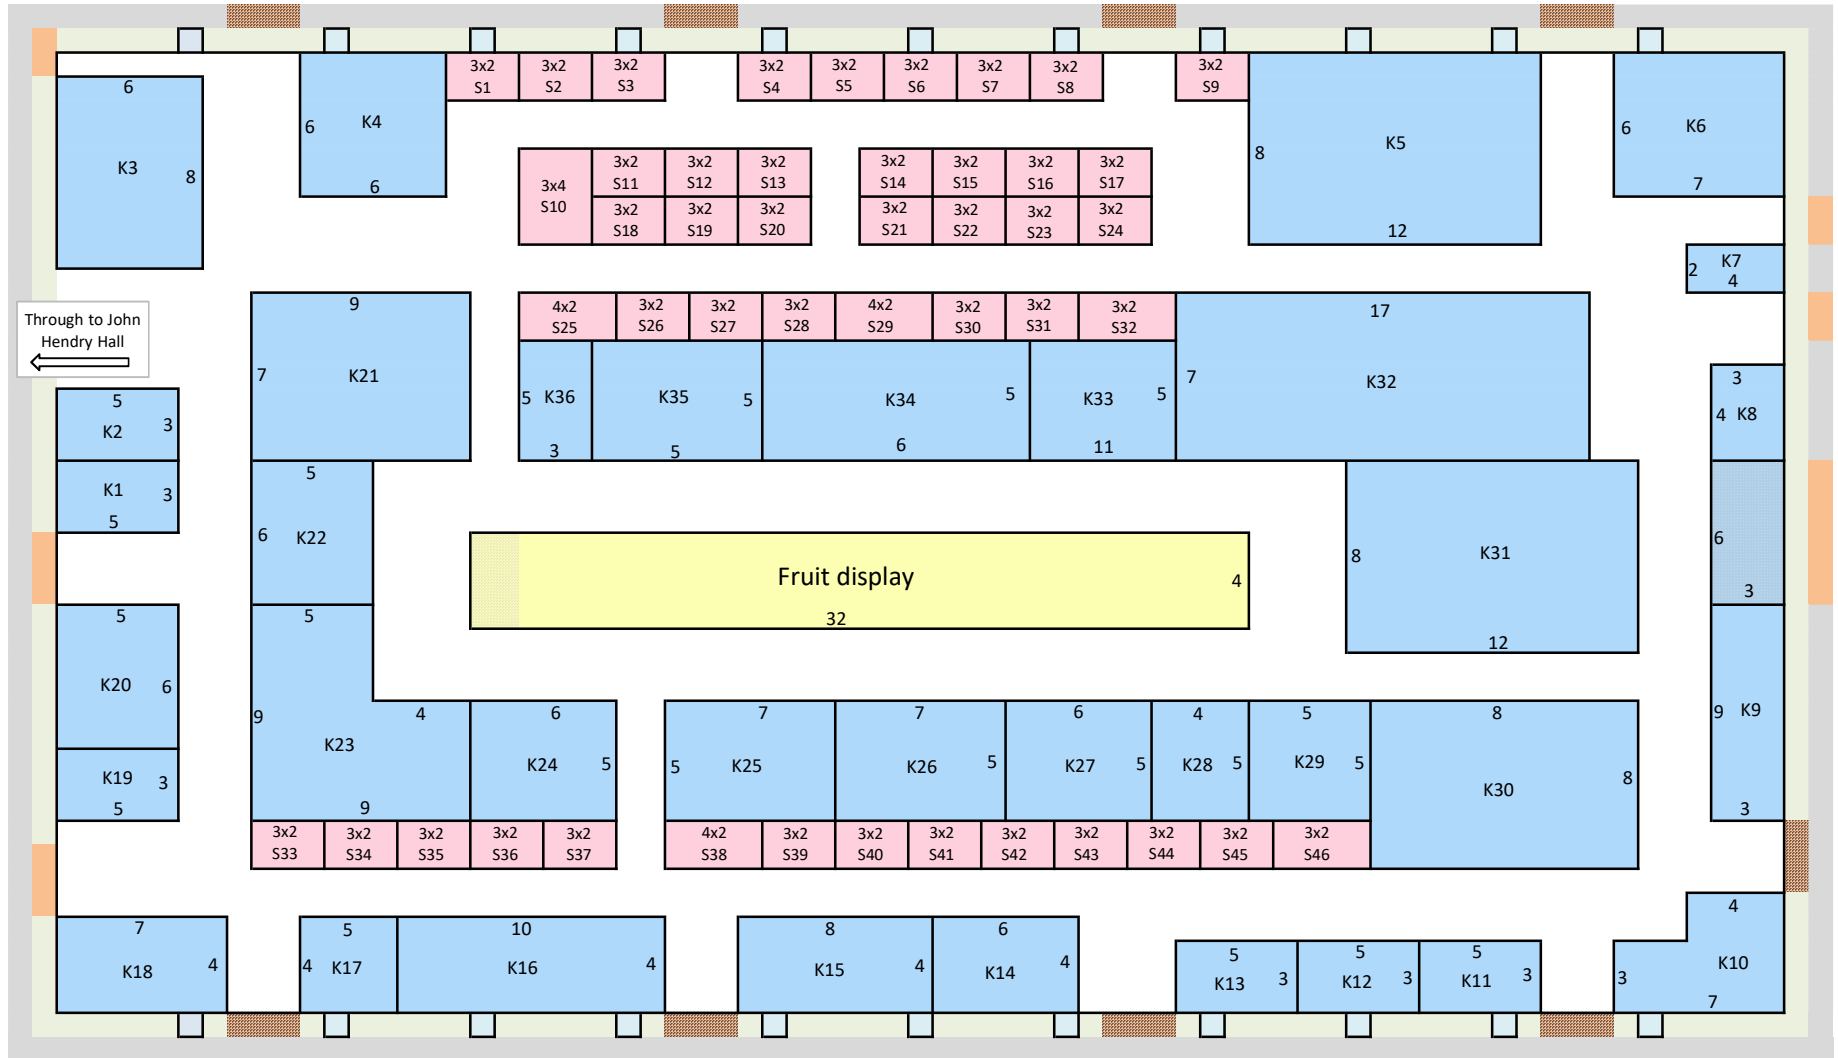

National Fruit Show 2019 Maidstone Exhibition Hall

Please note that the layout of this plan is subject to change